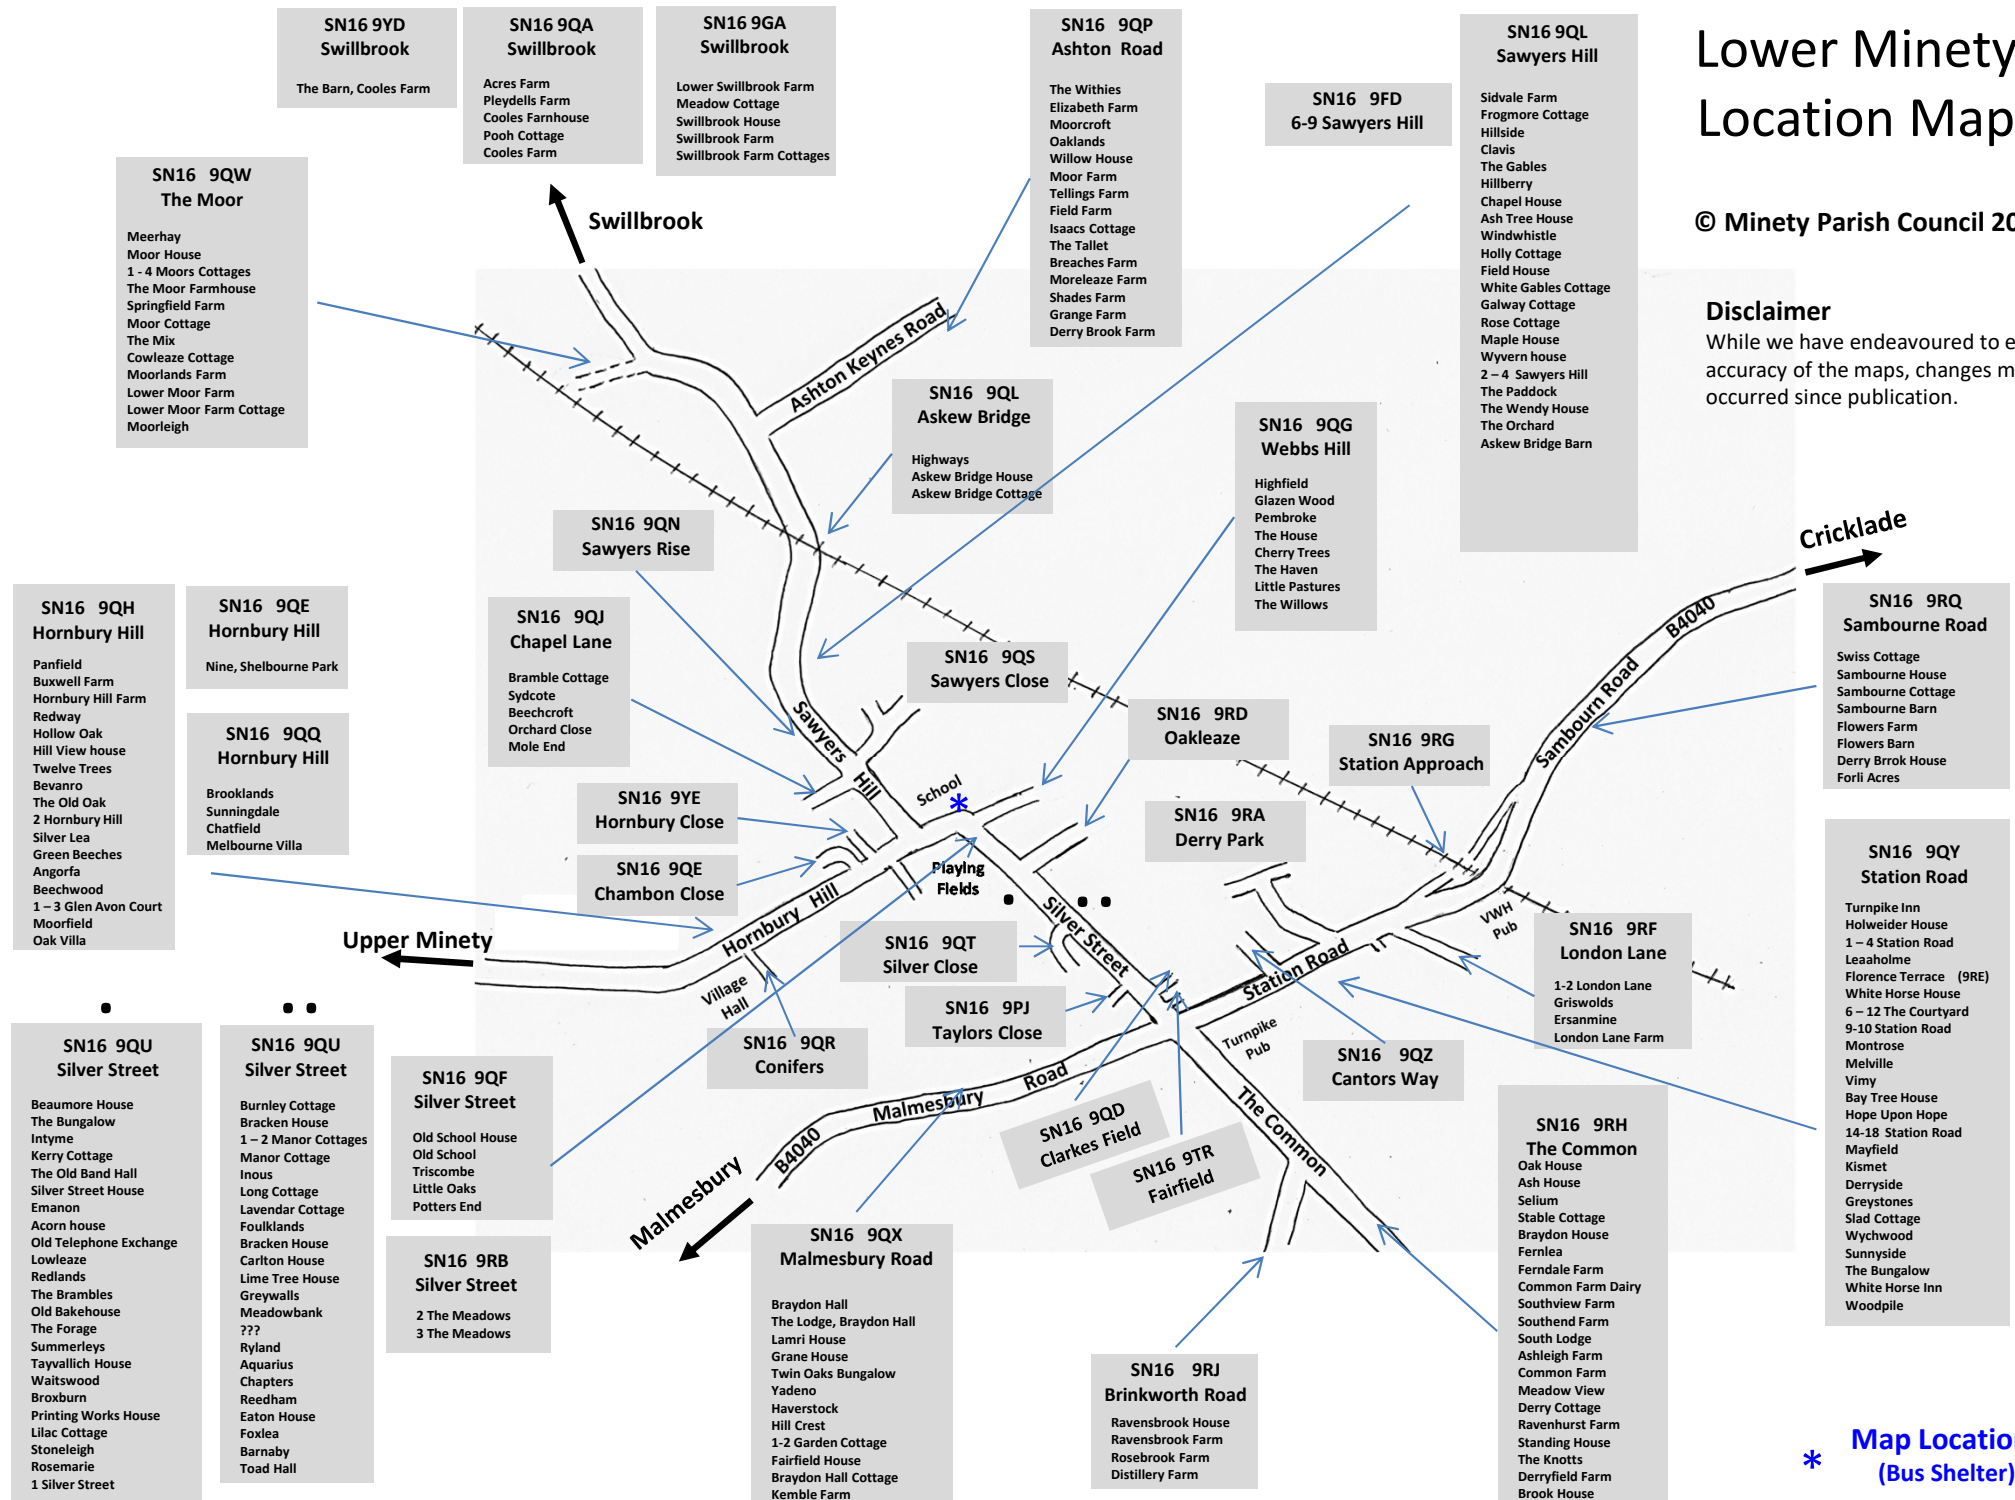

Upper Minety Location Map

* **Map Locations**
(Bus Shelter)

© Minety Parish Council 2017

Disclaimer

While we have endeavoured to ensure the accuracy of the maps, changes may have occurred since publication.

Lower Minety Location Map

© Minety Parish Council 2017

Disclaimer

While we have endeavoured to ensure the accuracy of the maps, changes may have occurred since publication.

* Map Locations (Bus Shelter)