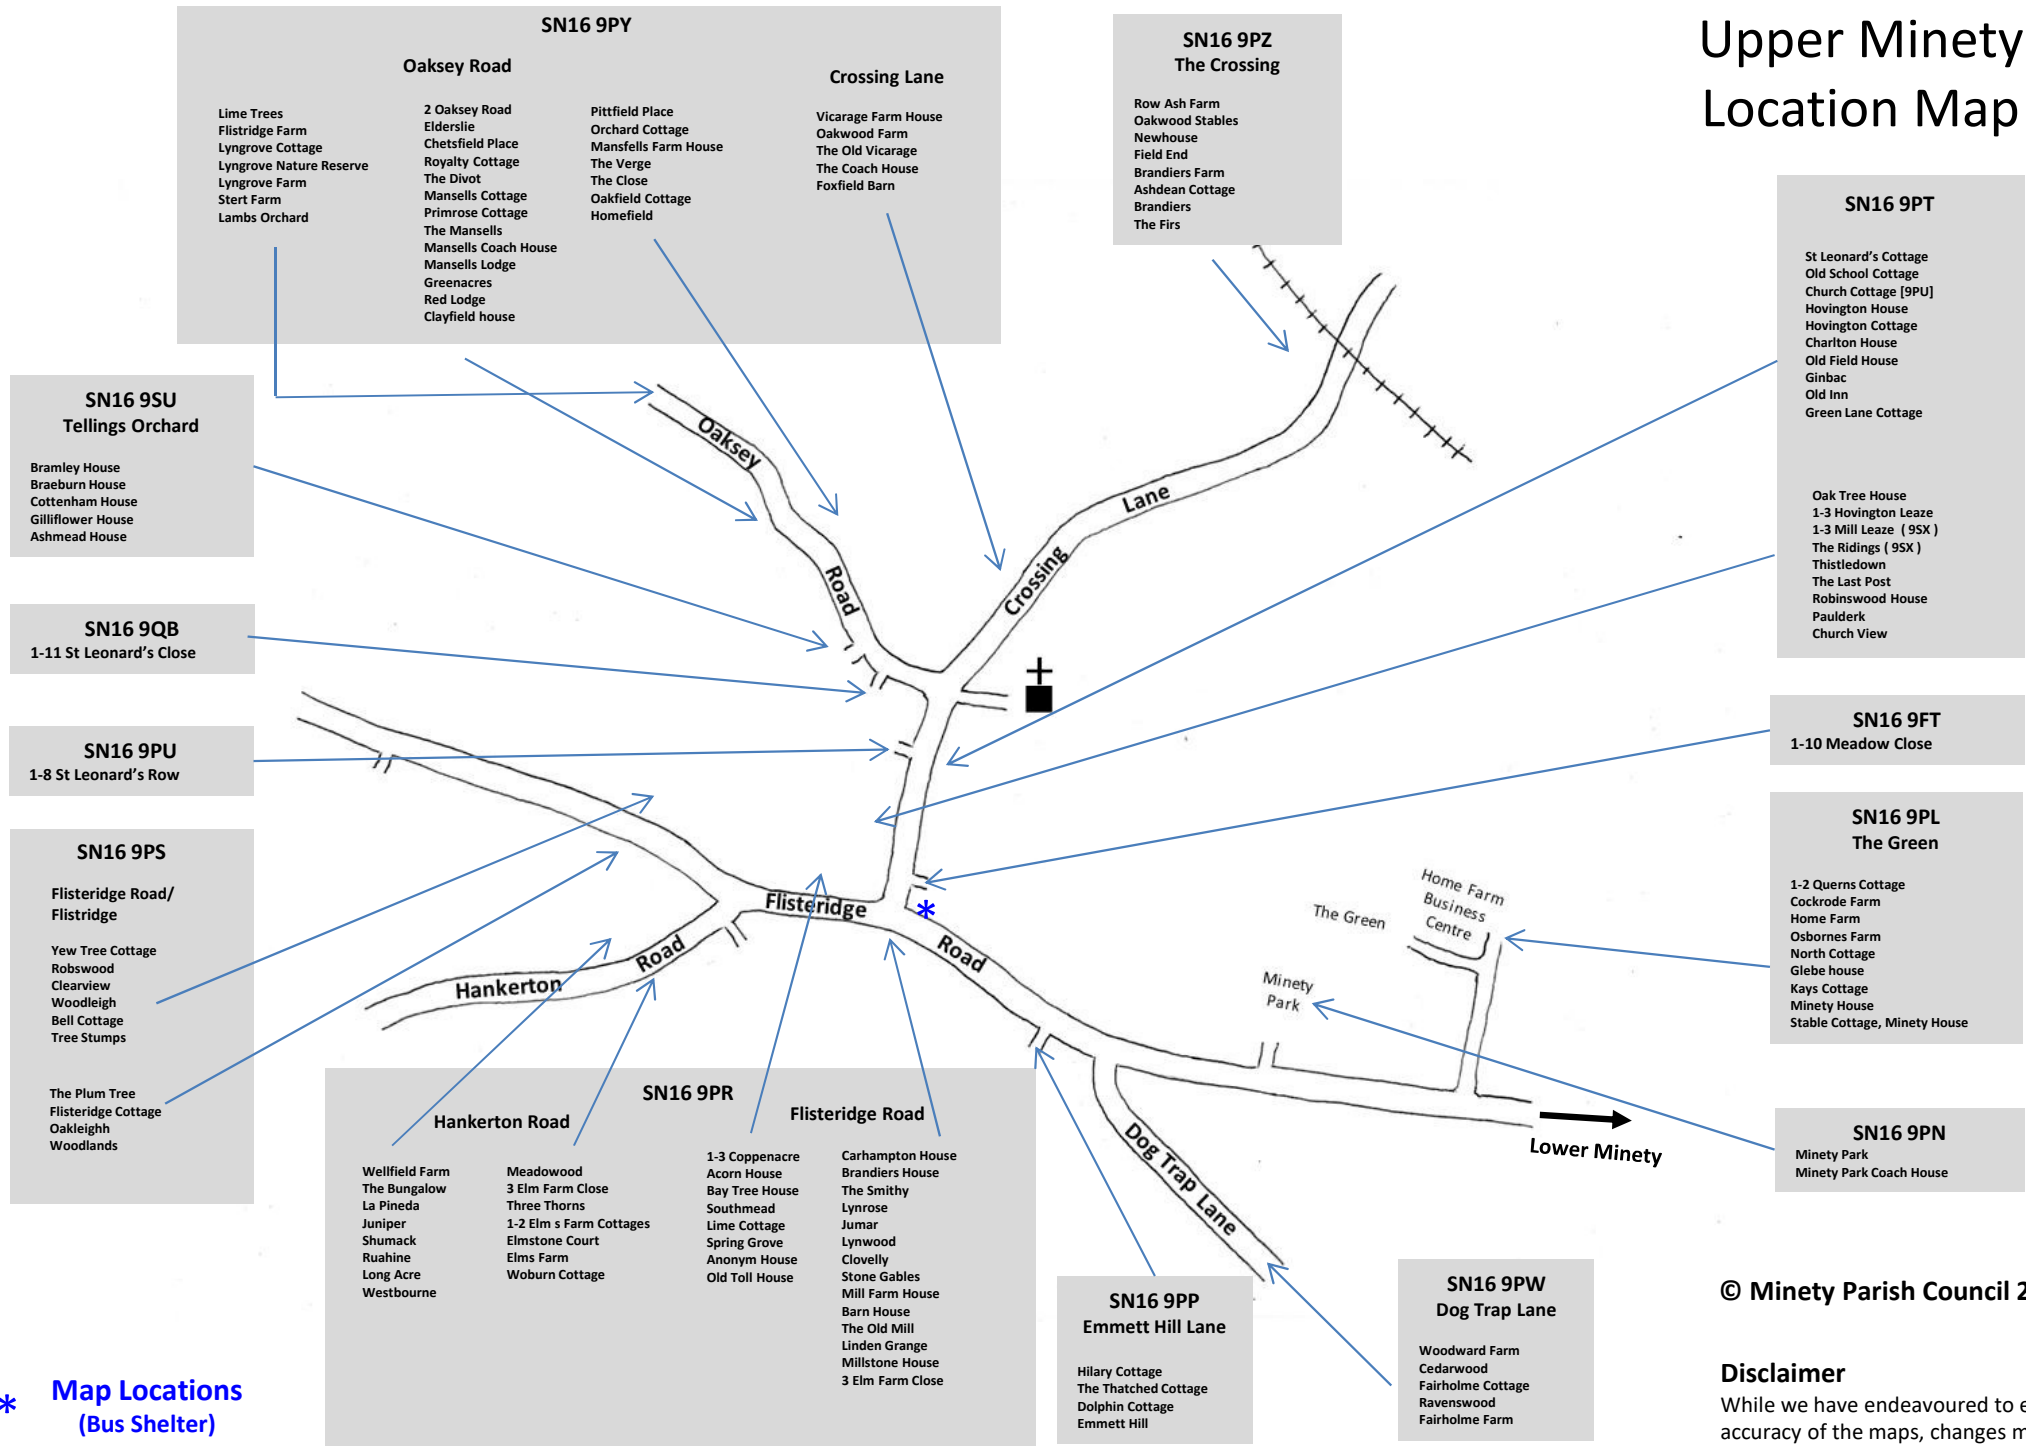

Upper Minety Location Map

* **Map Locations**
(Bus Shelter)

© Minety Parish Council 2017

Disclaimer

While we have endeavoured to ensure the accuracy of the maps, changes may have occurred since publication.

Lower Minety Location Map

© Minety Parish Council 2017

Disclaimer

While we have endeavoured to ensure the accuracy of the maps, changes may have occurred since publication.

* Map Locations (Bus Shelter)